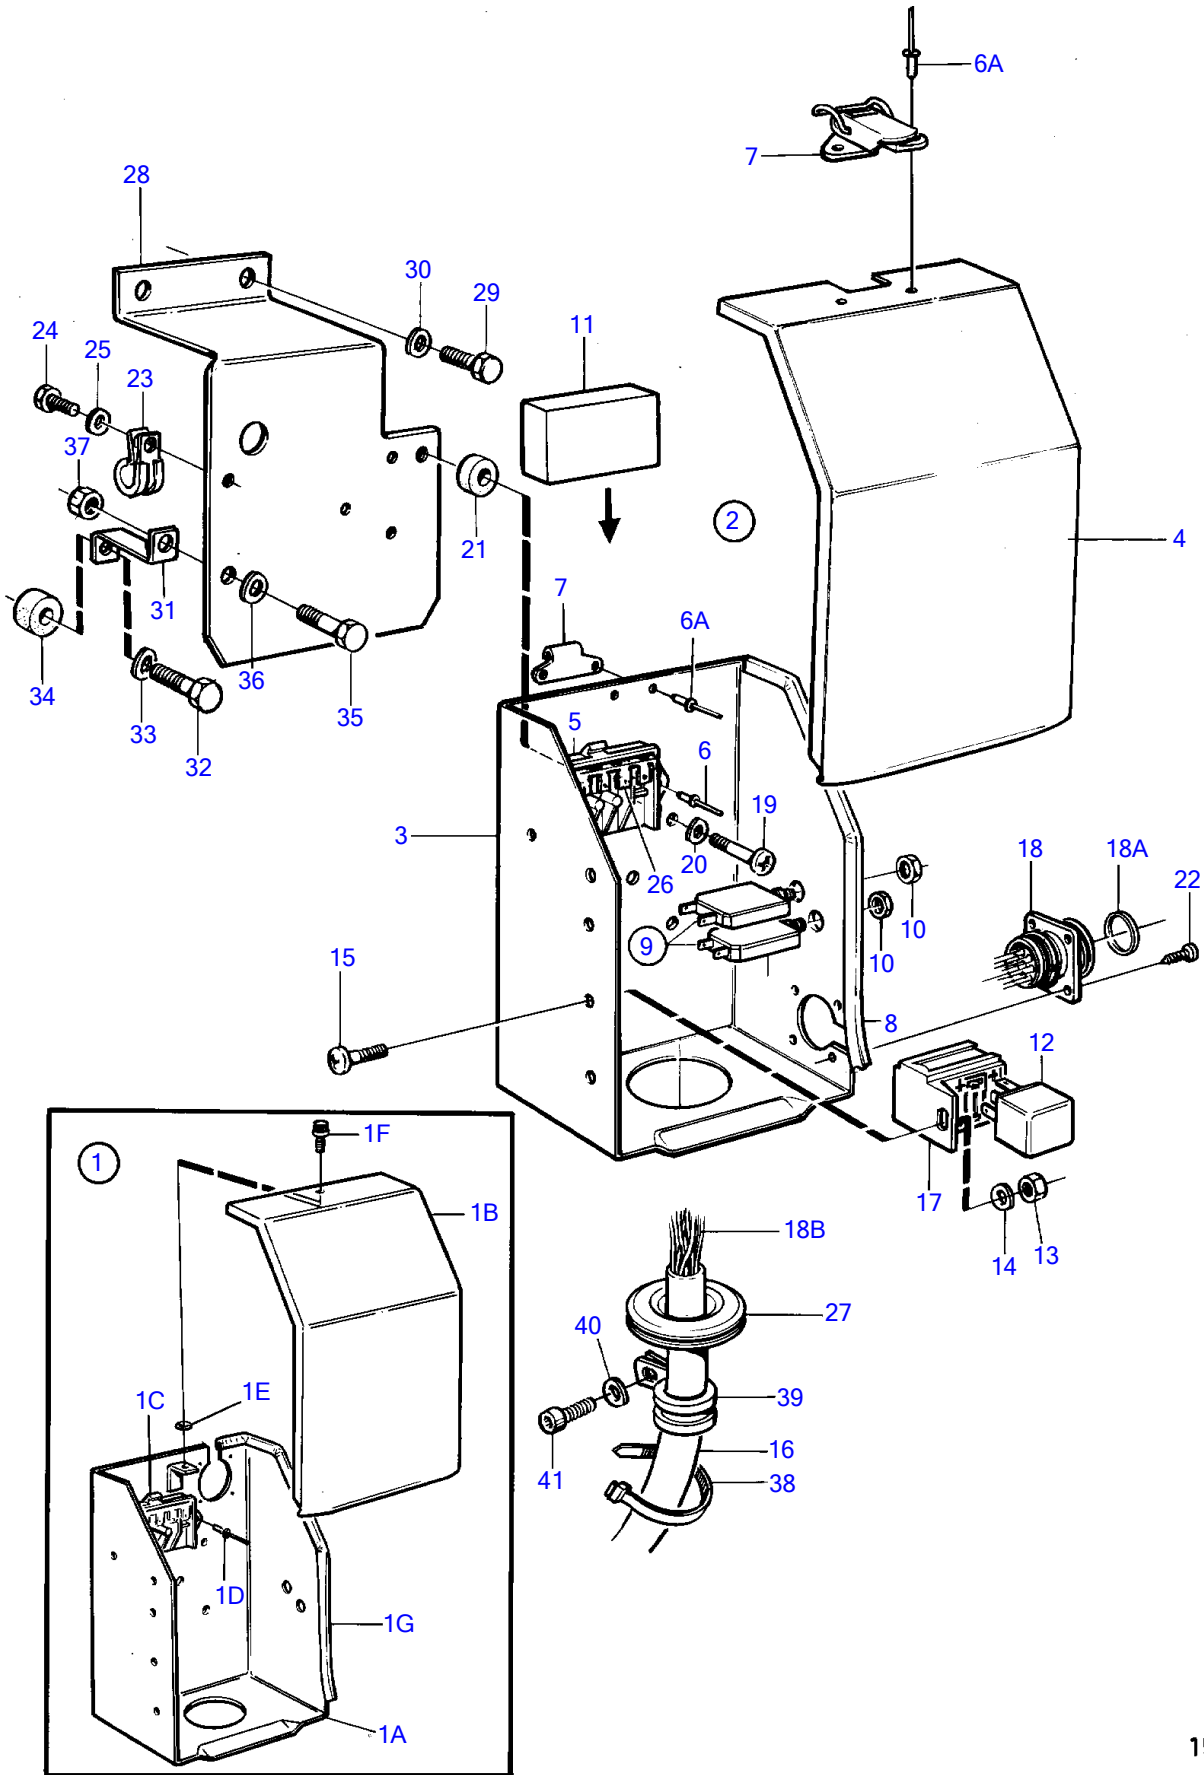

TAMD122A, TMD122A

15360

TAMD122A, TMD122A

REF	PART NO.	QTY	DESCRIPTION	SEE SEC.	NOTES
1	846660	1	Electrical distribut		Replaced by 3825254
1A	846791	1	• Box		Replaced by 3825254
1B	(846662)	1	• Cardboard tube		Obsolete part
1C	(1234048)	1	• Bottom section		Obsolete part
1D	942670	2	• Blind rivet		
1E	925051	1	• O-ring		
1F	846736	1	• Lock screw		
1G	(1214306)	1	• Stop dog		Obsolete part
2	(3825254)	1	Electrical distribut		Late type, Obsolete part
3		1	• Box		
4	(3825253)	1	• Cardboard tube		Obsolete part
5	(1234048)	1	• Bottom section		Obsolete part
6	942670	2	• Blind rivet		
6A	965592	4	• Blind rivet		
7	3825257	1	• Snap lock		
8	(1214306)	1	• Stop dog		Obsolete part
9	966689	2	Fuse		
10		2	• Nut		
11	9162425	1	Upper section		(1234264)
12	877306	2	Relay		(8153600)
13	955780	5	Hexagon nut		
14	941905	5	Spring washer		
15	(956075)	5	Cross recessed screw		Obsolete part
16	862859	1	Cable trunk		
17	977184	2	• Housing		
18	846611	1	• Housing		
18A	846615	1	• Sealing ring		
18B		X	• electrical materials	1963	
19	956095	3	Cross recessed screw		
20	941906	3	Spring washer		
21	843075	3	Spacer sleeve		
22	955119	4	Cross recessed screw		
23	949747	1	Clamp		
24	955294	1	Hexagon screw		
25	941907	1	Spring washer		
26	1234263	1	Pin		
27	943920	1	Plug		
28	846819	1	Bracket		
29	940114	2	Hexagon screw		
30	942336	2	Spring washer		
31	846911	1	Bracket		
32	955524	1	Hexagon screw		
33	941907	1	Spring washer		
34		1	Sleeve		
35	956567	1	Hex. socket screw		
36	941907	1	Spring washer		
37	955827	1	Hexagon nut		
38	948211	X	Cable tie		
39	949746	1	Clamp		Mounted on the heat exchanger.
40	946670	1	Flange screw		
41	941907	1	Spring washer		